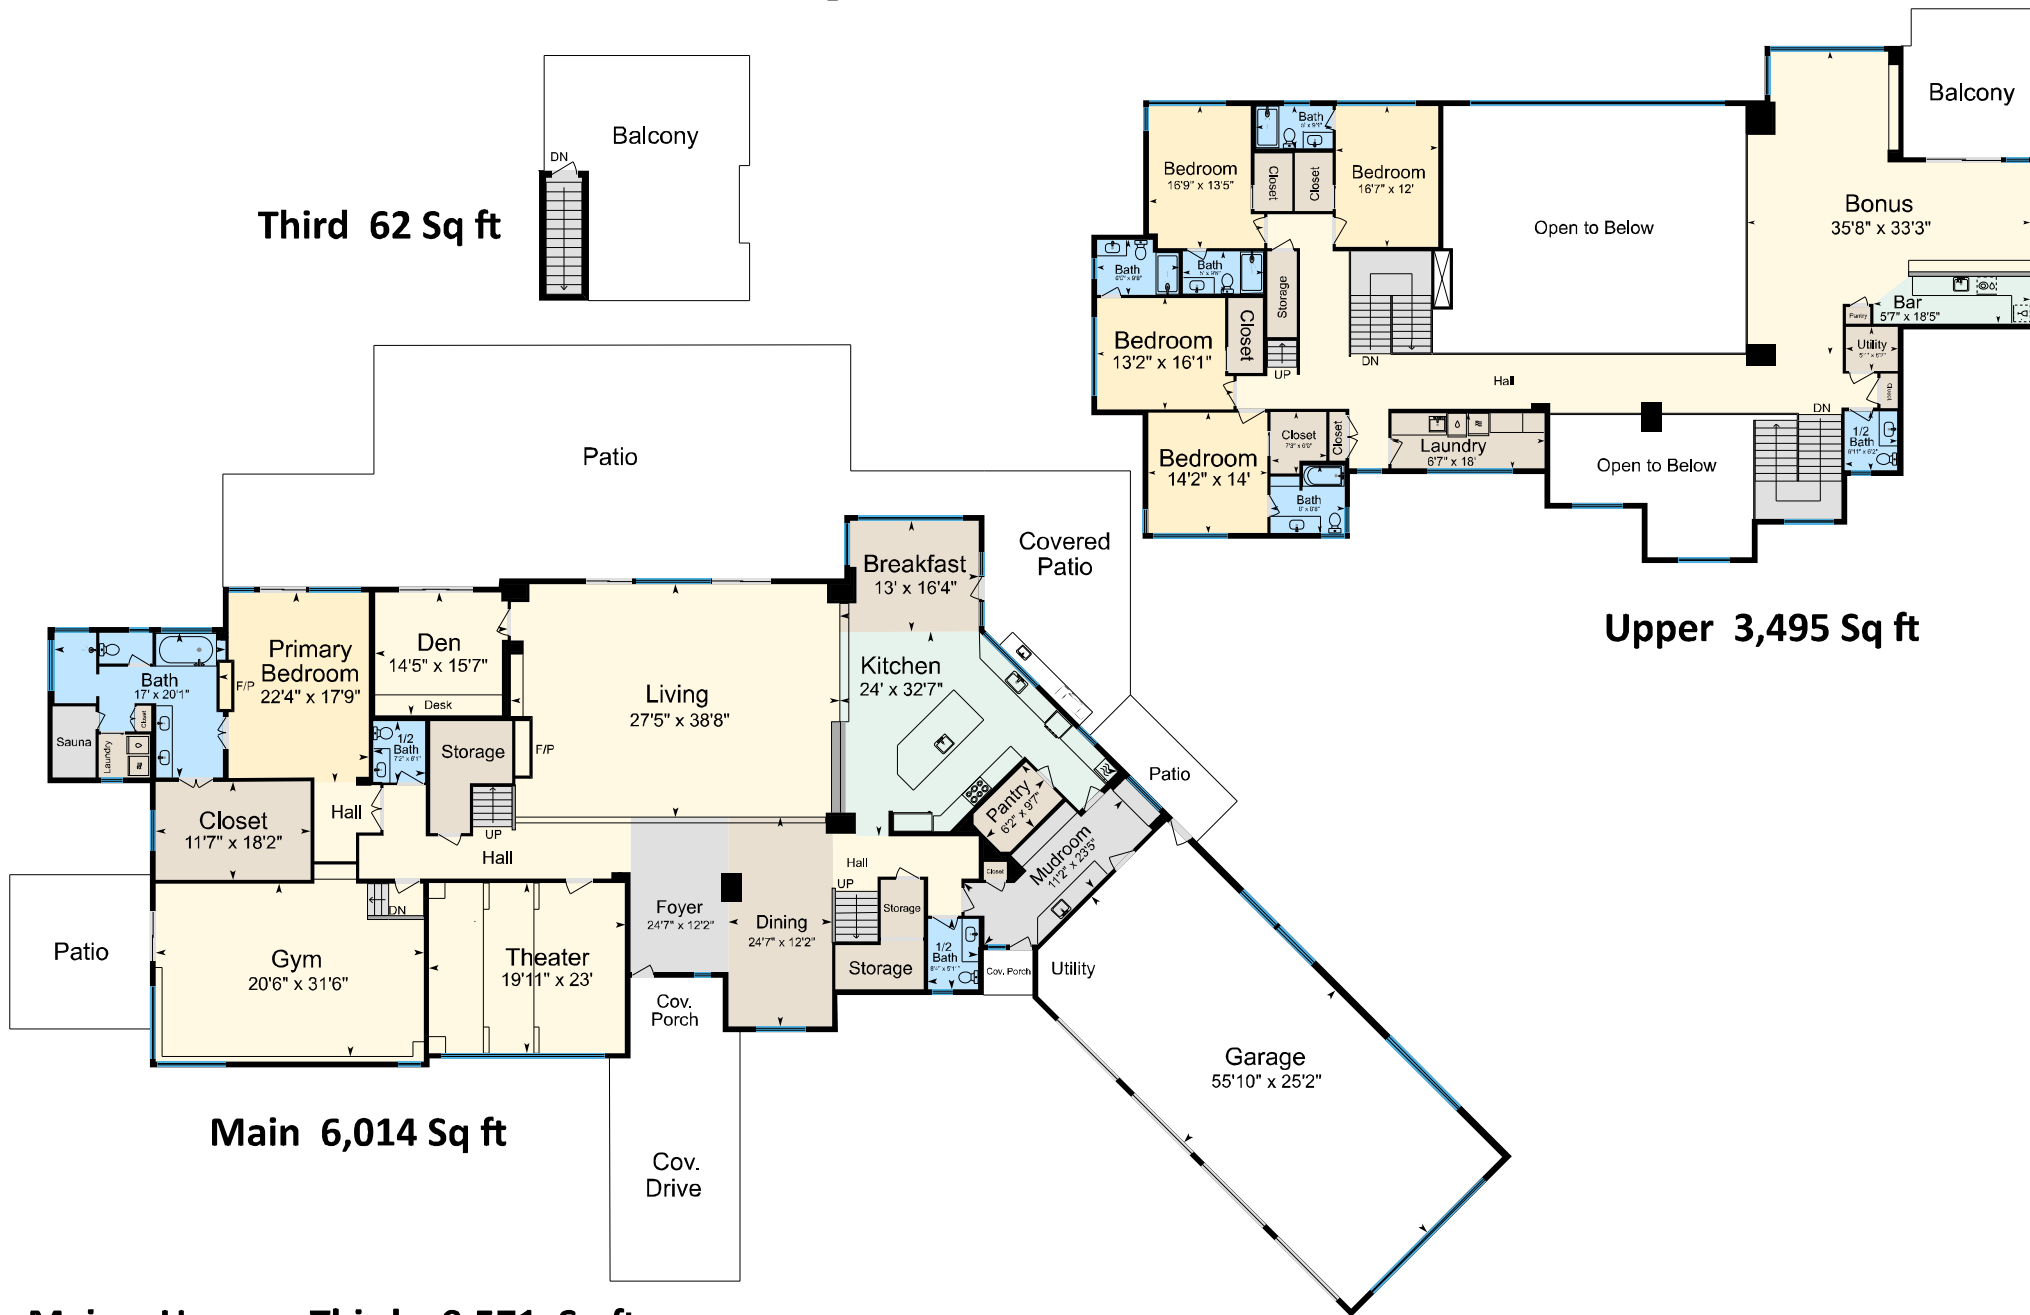

13380 NE Parrett Mountain Rd., Newberg, OR 97132

Main + Upper + Third = 9,571 Sq ft (Measured From Exterior)

Sketch Prepared for Named Client Only

Property Measured on 3/27/2024

(Square footage will differ from room dimensions due to wall thickness and shape.) (Only areas with color are included in square footage totals.)

Order floor plan services at www.AQualityMeasurement.com